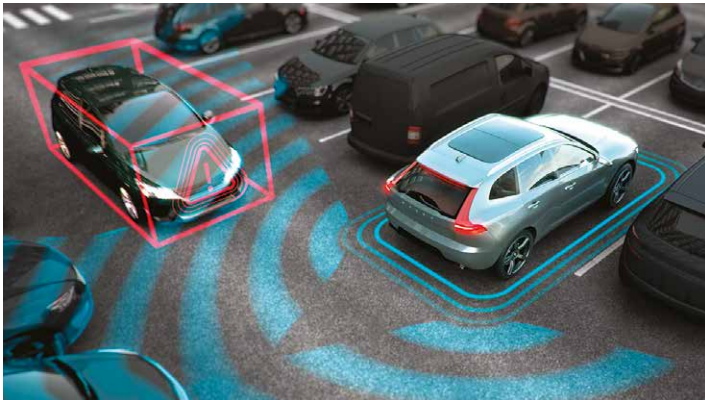

Select your power. Choose between five drive modes that allow you to tailor the car's behaviour to your mood and find the perfect setting for the road you're on. The large 9-inch center display further adds to your sense of being in control.

INTELLISAFE – SAFETY ASSISTANCE

City Safety with Front Collision Warning and Full Auto Brake

Front & Rear Collision Warning & Mitigation Support

City Safety with Full Auto Brake at intersections

Oncoming Lane Mitigation