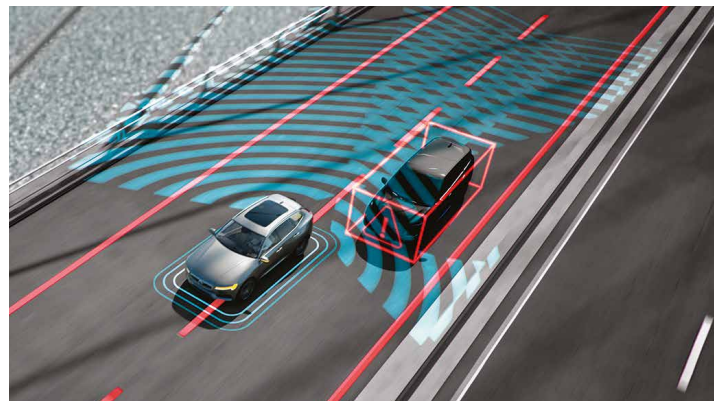

Blind Spot Information System (BLIS)

Note: Above images used are only for illustration purposes.