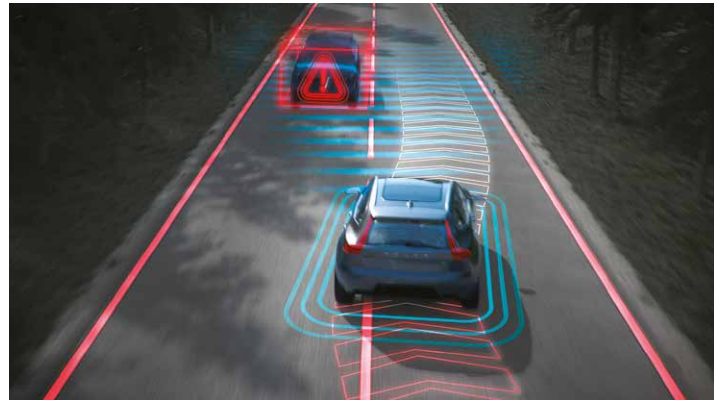

Select your power. Choose between five drive modes that allow you to tailor the car's behaviour to your mood and find the perfect setting for the road you're on. The large 9-inch center display further adds to your sense of being in control.

INTELLISAFE – SAFETY ASSISTANCE

City Safety with Front Collision Warning and Full Auto Brake

Front & Rear Collision Warning & Mitigation Support

City Safety with Full Auto Brake at intersections

Oncoming Lane Mitigation