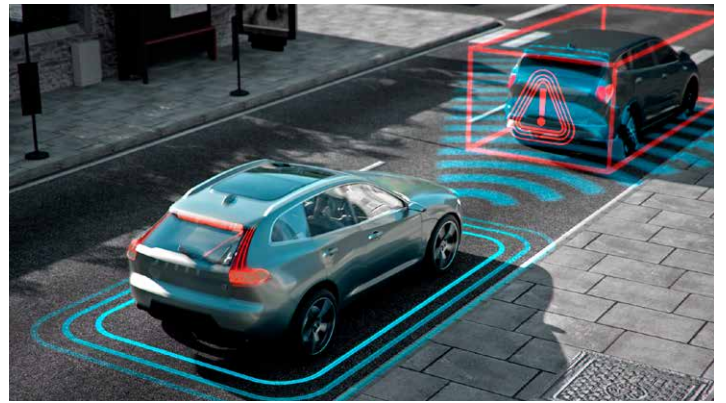

Front & Rear Collision Warning & Mitigation Support