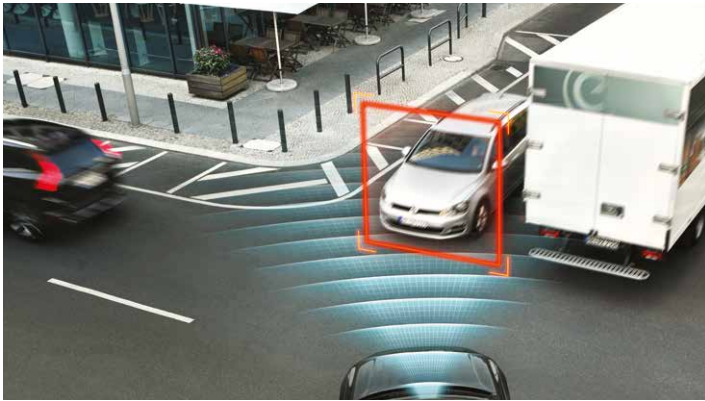

Combining powerful proportions with Scandinavian subtlety elevates the S90 beyond the everyday. Fine detailing and bold shapes combine to create a strong impression. The sculpted bonnet and low roofline suggest power and grace, while the muscular shoulder line identifies the S90 as a Volvo.

Select your power. Choose between five drive modes that allow you to tailor the car's behaviour to your mood and find the perfect setting for the road you're on. The large 9-inch center display further adds to your sense of being in control.

INTELLISAFE – SAFETY ASSISTANCE

City Safety with Front Collision Warning and Full Auto Brake

Front & Rear Collision Warning & Mitigation Support

City Safety with Full Auto Brake at intersections

Oncoming Lane Mitigation