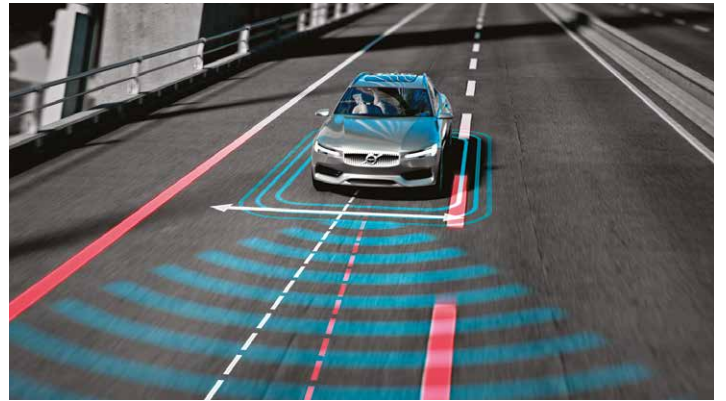

Lane Keeping Aid (LKA)